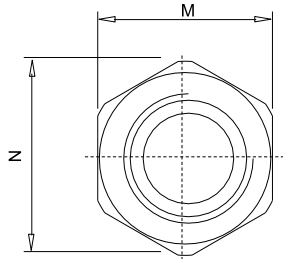

A2F Type Single Compression Cable Gland

MM-EX-A2F-25 2M B2 (M25)

CABLE GLAND SIZE DETAILS

Type	A2F Type Single Compression Cable Gland	CODE	MM-EX-A2F-25 2M B2 (M25)
Cable Types	Unarmoured	CABLE GALND SIZE	25
Application	For indoor and outdoor use with all types of unarmoured cable where it is essential to provide IP66 or IP68 protection on the outer sheath of cable for circular, Unarmoured plastic or rubber sheathed cables.	ENTRT THREAD "C"	
		METRIC	M25
Option thread	Metric	THREAD LEGTH "E"	
Gland Material	Brass Nickle Plate (BNP)	METRIC	17
IP Rating	IP66 & IP68	CABLE DIAMETER "A"	
Gas Group	II C	MIN	11.2
EPL (Equipment Protection Level)	Zone 1, Zone 2 Gb, Gc, Gas Zone 21, Zone 22, Db, Dc Dust	MAX	19.6
Sealing Ring	Single Compression Sealing	HEX SIZE	
Operating Temperature	Silicone Seals: IECEx/ATEX-55°C ≤ Ta ≤ +160°C EAC-60°C ≤ Ta ≤ +130°C	M : MAX	36
Finish	Natural Brass or Nickel Plated	N : MAX	40
Accessories	PVC Shroud, Lock Nut, Earth Tag, Serrated Washer, Adaptor / Reducer		

IECEx Certificate No. ECEX PRE 20.0124X
ATEX Certificate No. Presafe 20 ATEX 48906X
EAC Certificate No. RU C-IN.AA71.B.00212/20
PESO Certificate No. P538496/4
Protection Type Ex d, Ex e, Ex t

- * Degrees of protection (IP Code) : IP66 / IP68 (1.5 meter, 2 Hours)
- * All the dimensions given are in Millimeters (mm)
- * Can be also provided in Kit Packing as per requirement