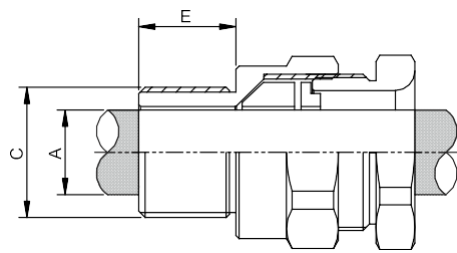

A2F Type Single Compression Cable Gland

MM-EX-A2F-25 2M B2 (M25)

CABLE GLAND SIZE DETAILS

Type	A2F Type Single Compression Cable Gland	CODE	MM-EX-A2F-25 2M B2 (M25)
Cable Types	Unarmoured	CABLE GALND SIZE	25
Application	For indoor and outdoor use with all types of unarmoured cable where it is essential to provide IP66 or IP68 protection on the outer sheath of cable for circular, Unarmoured plastic or rubber sheathed cables.	ENTRT THREAD "C"	
		METRIC	M25
Option thread	Metric	THREAD LEGTH "E"	
Gland Material	Brass Nickle Plate (BNP)	METRIC	17
IP Rating	IP66 & IP68	CABLE DIAMETER "A"	
Gas Group	II C	MIN	11.2
EPL (Equipment Protection Level)	Zone 1, Zone 2 Gb, Gc, Gas Zone 21, Zone 22, Db, Dc Dust	MAX	19.6
Sealing Ring	Single Compression Sealing	HEX SIZE	
Operating Temperature	Silicone Seals: IECEx/ATEX-55°C ≤ Ta ≤ +160°C EAC-60°C ≤ Ta ≤ +130°C	M : MAX	36
Finish	Natural Brass or Nickel Plated	N : MAX	40
Accessories	PVC Shroud, Lock Nut, Earth Tag, Serrated Washer, Adaptor / Reducer		

IECEx Certificate No. ECEX PRE 20.0124X
ATEX Certificate No. Presafe 20 ATEX 48906X
EAC Certificate No. RU C-IN.AA71.B.00212/20
PESO Certificate No. P538496/4
Protection Type Ex d, Ex e, Ex t

- * Degrees of protection (IP Code) : IP66 / IP68 (1.5 meter, 2 Hours)
- * All the dimensions given are in Millimeters (mm)
- * Can be also provided in Kit Packing as per requirement