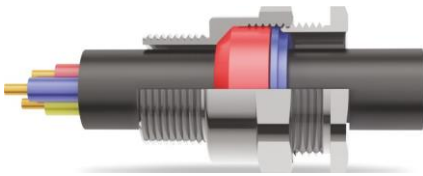

A2F Type Single Compression Cable Gland

MM-EX-A2F-25 2M B2 (M25)

CABLE GLAND SIZE DETAILS

Type	A2F Type Single Compression Cable Gland	CODE	MM-EX-A2F-25 2M B2 (M25)
Cable Types	Unarmoured	CABLE GALND SIZE	25
Application	For indoor and outdoor use with all types of unarmoured cable where it is essential to provide IP66 or IP68 protection on the outer sheath of cable for circular, Unarmoured plastic or rubber sheathed cables.	ENTRT THREAD "C"	
		METRIC	M25
Option thread	Metric	THREAD LEGTH "E"	
Gland Material	Brass Nickle Plate (BNP)	METRIC	17
IP Rating	IP66 & IP68	CABLE DIAMETER "A"	
Gas Group	II C	MIN	11.2
EPL (Equipment Protection Level)	Zone 1, Zone 2 Gb, Gc, Gas Zone 21, Zone 22, Db, Dc Dust	MAX	19.6
Sealing Ring	Single Compression Sealing	HEX SIZE	
Operating Temperature	Silicone Seals: IECEx/ATEX-55°C ≤ Ta ≤ +160°C EAC-60°C ≤ Ta ≤ +130°C	M : MAX	36
Finish	Natural Brass or Nickel Plated	N : MAX	40
Accessories	PVC Shroud, Lock Nut, Earth Tag, Serrated Washer, Adaptor / Reducer		

IECEx Certificate No. ECEX PRE 20.0124X
ATEX Certificate No. Presafe 20 ATEX 48906X
EAC Certificate No. RU C-IN.AA71.B.00212/20
PESO Certificate No. P538496/4
Protection Type Ex d, Ex e, Ex t

- * Degrees of protection (IP Code) : IP66 / IP68 (1.5 meter, 2 Hours)
- * All the dimensions given are in Millimeters (mm)
- * Can be also provided in Kit Packing as per requirement