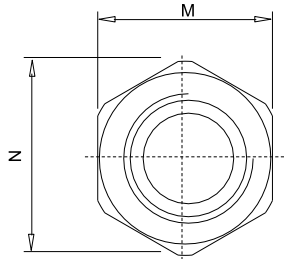

A2F Type Single Compression Cable Gland

MM-EX-A2F-20S 1M X6 (M20)

CABLE GLAND SIZE DETAILS

Type	A2F Type Single Compression Cable Gland	CODE	MM-EX-A2F-20S 1M X6 (M20)
Cable Types	Unarmoured	CABLE GALND SIZE	20S
Application	For indoor and outdoor use with all types of unarmoured cable where it is essential to provide IP66 or IP68 protection on the outer sheath of cable for circular, Unarmoured plastic or rubber sheathed cables.	ENTRT THREAD "C"	
		METRIC	M20
Option thread	Metric	THREAD LEGTH "E"	
Gland Material	Stainless Steel (SS316L)	METRIC	17
IP Rating	IP66 & IP68	CABLE DIAMETER "A"	
Gas Group	II C	MIN	6.2
EPL (Equipment Protection Level)	Zone 1, Zone 2 Gb, Gc, Gas Zone 21, Zone 22, Db, Dc Dust	MAX	11.6
Sealing Ring	Single Compressoin Sealing	HEX SIZE	
Operating Temperature	Silicone Seals: IECEx/ATEX-55°C ≤ Ta ≤ +160°C EAC-60°C ≤ Tas +130°C	M : MAX	24
Finish	Natural Brass or Nickel Plated	N : MAX	26.5
Accessories	PVC Shroud, Lock Nut, Earth Tag, Serrated Washer, Adaptor Reducer		

IECEx Certificate No. ECEX PRE 20.0124X
ATEX Certificate No. Presafe 20 ATEX 48906X
EAC Certificate No. RU C-IN.AA71.8.00212/20
PESO Certificate No. P538496/4
Protection Type Ex d, Ex e, Ext

- * Degrees of protection (IP Code) : IP66 / IP68 (1.5 meter, 2 Hours)
- * All the dimensions given are in Millimeters (mm)
- * Can be also provided in Kit Packing as per requirement