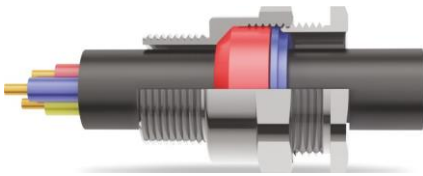

A2F Type Single Compression Cable Gland

MM-EX-A2F-20S 1M X6 (M20)

CABLE GLAND SIZE DETAILS

Type	A2F Type Single Compression Cable Gland	CODE	MM-EX-A2F-20S 1M X6 (M20)
Cable Types	Unarmoured	CABLE GALND SIZE	20S
Application	For indoor and outdoor use with all types of unarmoured cable where it is essential to provide IP66 or IP68 protection on the outer sheath of cable for circular, Unarmoured plastic or rubber sheathed cables.	ENTRT THREAD "C"	
		METRIC	M20
Option thread	Metric	THREAD LEGTH "E"	
Gland Material	Stainless Steel (SS316L)	METRIC	17
IP Rating	IP66 & IP68	CABLE DIAMETER "A"	
Gas Group	II C	MIN	6.2
EPL (Equipment Protection Level)	Zone 1, Zone 2 Gb, Gc, Gas Zone 21, Zone 22, Db, Dc Dust	MAX	11.6
Sealing Ring	Single Compressoin Sealing	HEX SIZE	
Operating Temperature	Silicone Seals: IECEx/ATEX-55°C ≤ Ta ≤ +160°C EAC-60°C ≤ Tas +130°C	M : MAX	24
Finish	Natural Brass or Nickel Plated	N : MAX	26.5
Accessories	PVC Shroud, Lock Nut, Earth Tag, Serrated Washer, Adaptor Reducer		

IECEx Certificate No. ECEX PRE 20.0124X
ATEX Certificate No. Presafe 20 ATEX 48906X
EAC Certificate No. RU C-IN.AA71.8.00212/20
PESO Certificate No. P538496/4
Protection Type Ex d, Ex e, Ext

- * Degrees of protection (IP Code) : IP66 / IP68 (1.5 meter, 2 Hours)
- * All the dimensions given are in Millimeters (mm)
- * Can be also provided in Kit Packing as per requirement